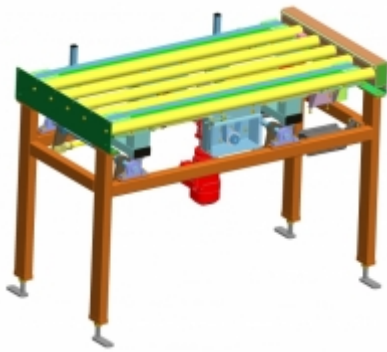

T M T spol. s r.o. Chrudim, Tovární 290, 537 01 Chrudim
Tel.: +420 469 606 111, e-mail: tmt@chrudim.cz

4481 TRANSFER TABLE

PRODUCT NUMBER: 4481

BASIC TECHNICAL PARAMETERS: Roller-belt transfer table. Total length 1 720 mm, width 870 mm, transport height 1 200 mm, loading capacity 200 kg, transport speed 0,2 m/sec.

Design	steel
Environment	inside
Weight of transported lump product [kg]	101-500 kg

Designed for transfer frames with hanging automobile seats. Lift is operated by pneumatic cylinders and lever mechanism.